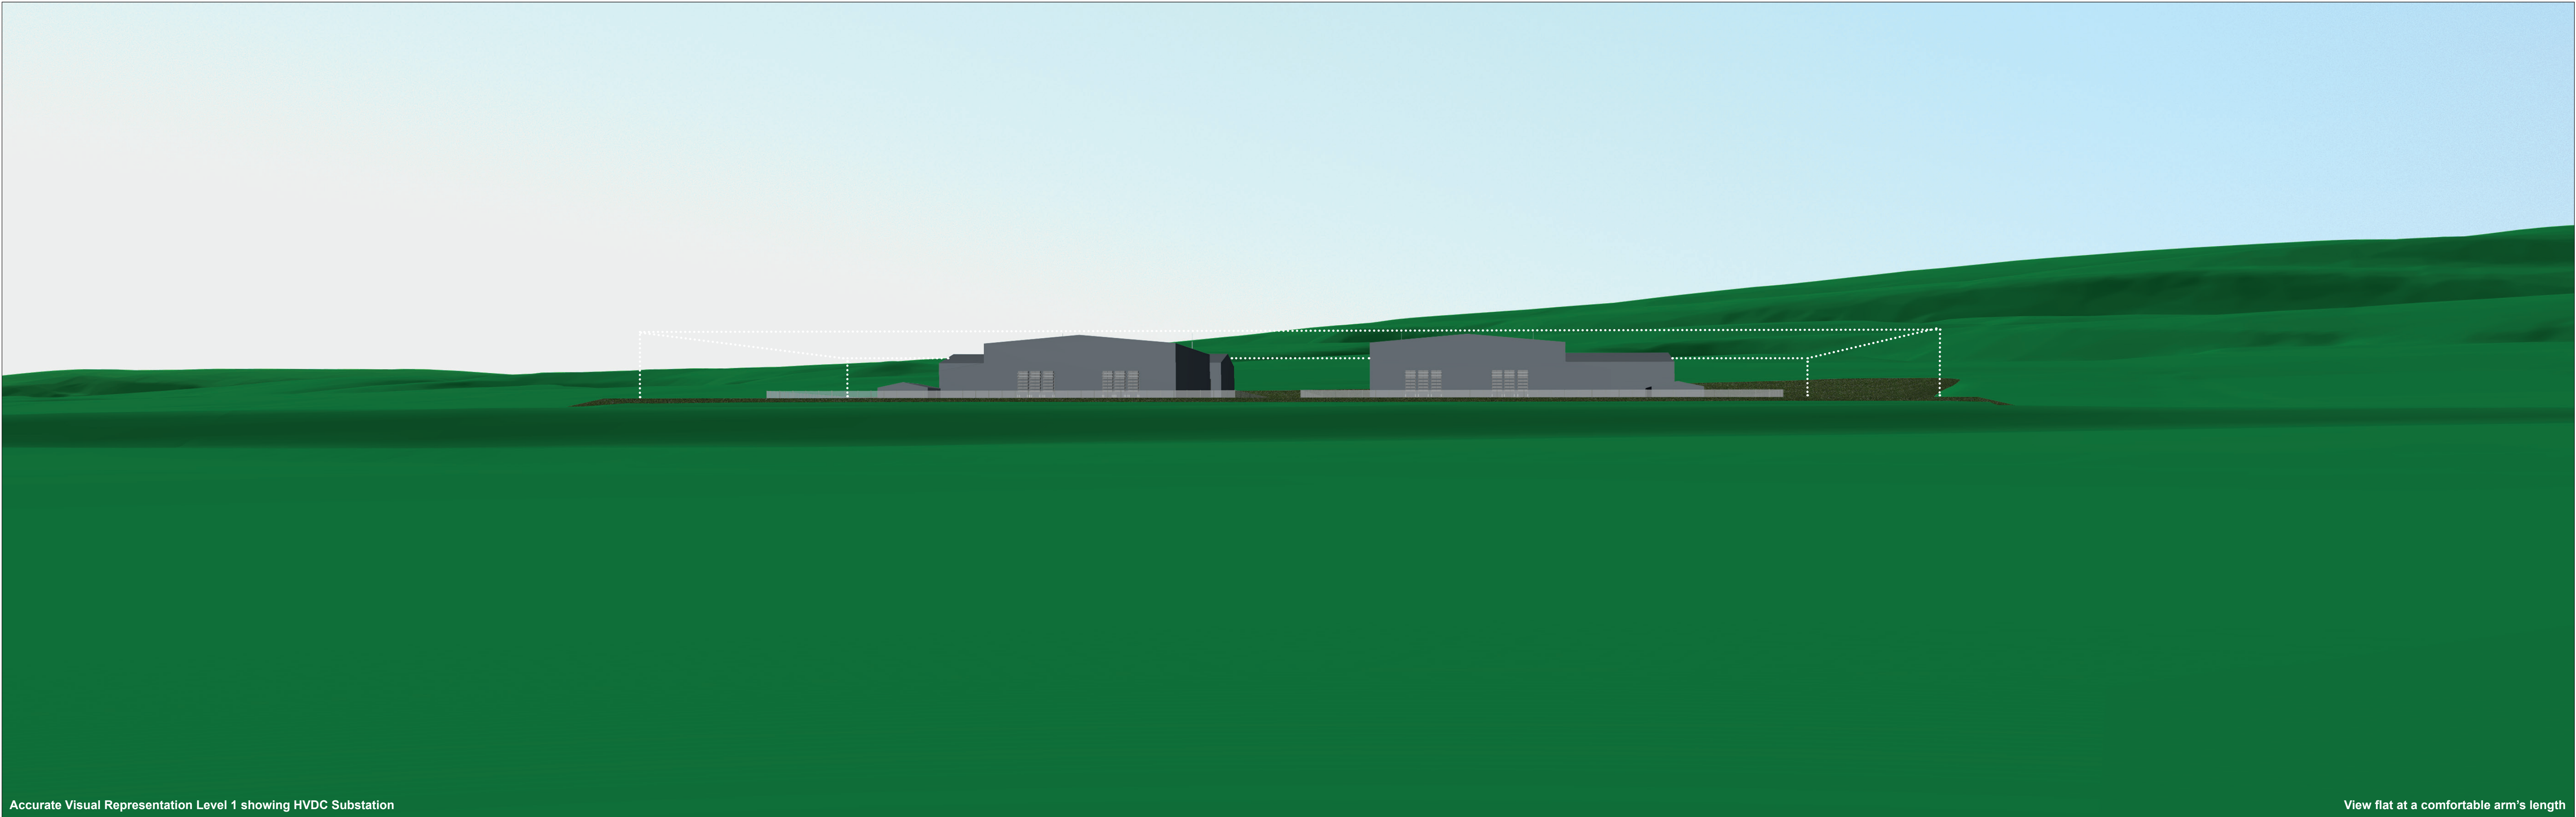

Accurate Visual Representation Level 1 showing HVAC Substation

View flat at a comfortable arm's length

|                           |                 |                                    |                           |                       |    |
|---------------------------|-----------------|------------------------------------|---------------------------|-----------------------|----|
| <b>OS reference:</b>      | 372908E 675431N | <b>Horizontal field of view:</b>   | 53.5° (planar projection) | <b>Camera:</b>        | NA |
| <b>Eye level:</b>         | 31.17 m AOD     | <b>Principal distance:</b>         | 812.5 mm                  | <b>Lens:</b>          | NA |
| <b>Direction of view:</b> | 169°            | <b>Paper size:</b>                 | 841 x 297 mm (half A1)    | <b>Camera height:</b> | NA |
| <b>Distance:</b>          | 760m            | <b>Correct printed image size:</b> | 820 x 260 mm              | <b>Date and time:</b> | NA |

Figure: 6.25a  
CH (HES2) Viewpoint 5: Dryburn – SM4038 & Skateraw - SM4040

Accurate Visual Representation Level 1 showing HVDC Substation

View flat at a comfortable arm's length

|                           |                 |                                    |                           |                       |    |
|---------------------------|-----------------|------------------------------------|---------------------------|-----------------------|----|
| <b>OS reference:</b>      | 372908E 675431N | <b>Horizontal field of view:</b>   | 53.5° (planar projection) | <b>Camera:</b>        | NA |
| <b>Eye level:</b>         | 31.17 m AOD     | <b>Principal distance</b>          | 812.5 mm                  | <b>Lens:</b>          | NA |
| <b>Direction of view:</b> | 169°            | <b>Paper size:</b>                 | 841 x 297 mm (half A1)    | <b>Camera height:</b> | NA |
| <b>Distance:</b>          | 760m            | <b>Correct printed image size:</b> | 820 x 260 mm              | <b>Date and time:</b> | NA |